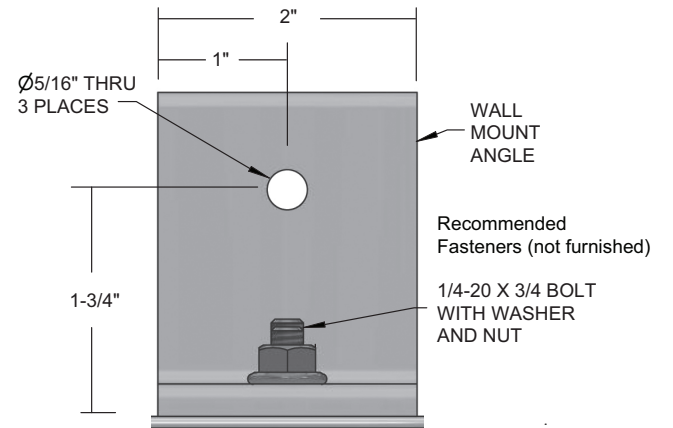

SWBP-BRKT

Sliding Door Hardware — Side Wall Mount Bracket

PRODUCT CUT SHEET

| |
|---------------|
| PROJECT: |
| SUBMITTED BY: |
| DATE: |
| NOTES: |

Side Wall Mount By-Pass Bracket

- 3/16" Steel
- Gray Finish
- Use 3" From Each End and Not More Than 24" on Center