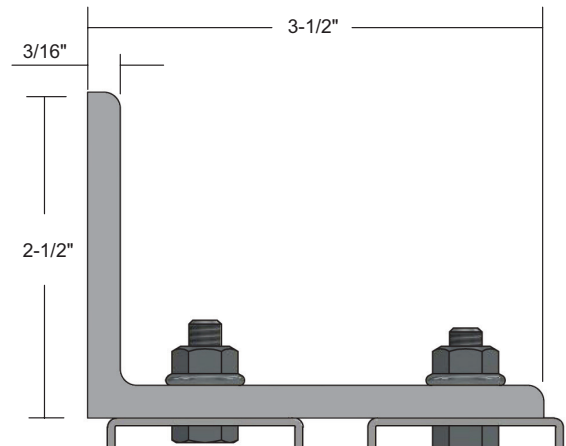

SWBP-BRKT

Sliding Door Hardware — Side Wall Mount Bracket

PRODUCT CUT SHEET

| |
|---------------|
| PROJECT: |
| SUBMITTED BY: |
| DATE: |
| NOTES: |

Side Wall Mount By-Pass Bracket

- 3/16" Steel
- Gray Finish
- Use 3" From Each End and Not More Than 24" on Center