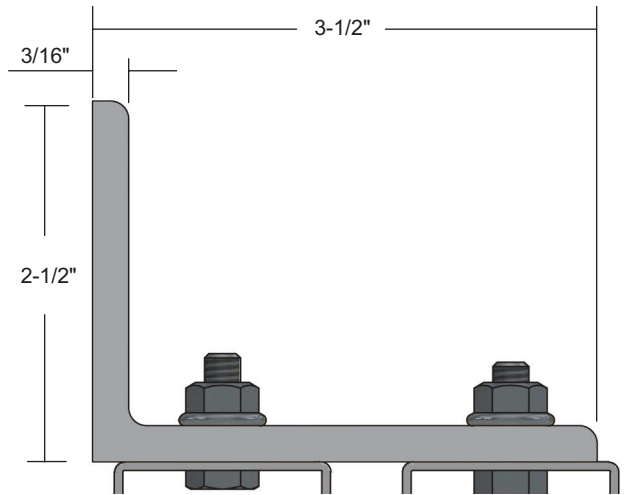

ACCESSORIES

SLIDING DOOR HARDWARE

SIDEWALL MOUNT BY-PASS BRACKET

SKU	MATERIAL/LENGTH/COLOR
SWBP-BRKT	3/16" Steel Gray Finish

Use 3" from each end and not more than 24" on center

Fasteners not furnished

SIDEWALL MOUNT LOW-PROFILE BRACKET

SKU	MATERIAL/LENGTH/COLOR
SWPD-LPBRKT	1 5/8" Length Mill Finish Aluminum

Use 3" from each end and not more than 24" on center