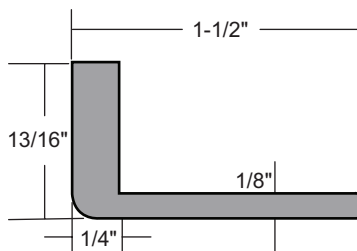

For the complete list of Aluminum Sliding Door Hardware, the most up-to-date product information and installation instructions, scan the QR code or visit ngp.com.

SWPD-LPBRKT

Sidewall Mount: Low-Profile Bracket

INSTALLATION INSTRUCTION

1. Brackets required 3" from each end of track and not further than 24" between brackets.
2. Fasten brackets securely to channel of track.
3. Mount brackets with track to the wall.