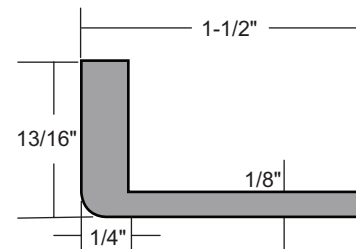

SWPD-LPBRKT

Sliding Door Hardware — Side Wall Mount Bracket

PRODUCT CUT SHEET

PROJECT:
SUBMITTED BY:
DATE:
NOTES:

Side Wall Mount Low-Profile Bracket

- ▶ 1⁵/₈" Length
- ▶ Mill Finish Aluminum
- ▶ Use 3" From Each End and Not More Than 24" on Center