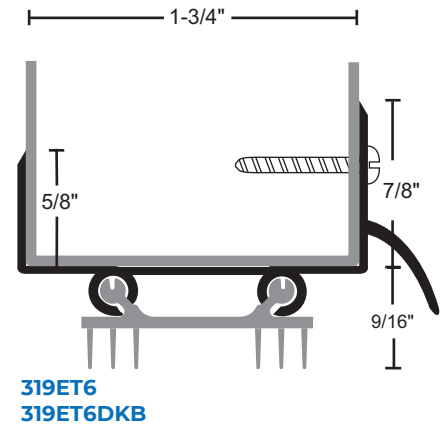

THERMOPLASTIC DOOR SHOES

All Products on this Page:

- Thermoplastic Polymer Seal with Rigid Base and Soft Vinyl Fins
- 48" Maximum Length
- #6 X 3/4" Stainless Steel SMS Furnished

PRODUCT#	SUFFIX	FINISH
	A	Anodized Aluminum
	B	Gold
	DKB	Dark Bronze
	None	Mill Aluminum

Thermoplastic is Dark Brown