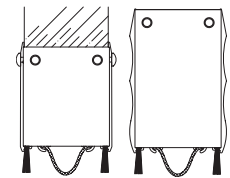

THERMOPLASTIC DOOR SHOES

All Products on this Page:

- ▶ Thermoplastic Polymer Seal with Rigid Base and Soft Vinyl Fins
- ▶ 48" Maximum Length
- ▶ #6 X 3/4" Stainless Steel SMS Furnished

PRODUCT#	SUFFIX	FINISH
	A	Anodized Aluminum
	B	Gold
	DKB	Dark Bronze
	None	Mill Aluminum

Thermoplastic is Dark Brown

EXTENDED DOOR SHOES

End Caps Available - Sold Separately