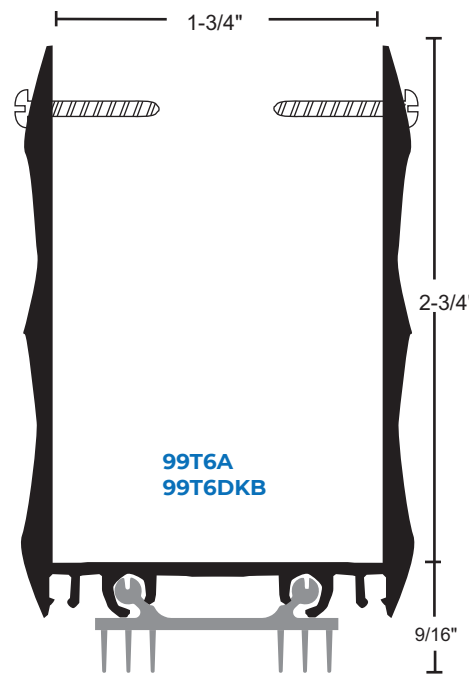

THERMOPLASTIC DOOR SHOES

All Products on this Page:

- ▶ Thermoplastic Polymer Seal with Rigid Base and Soft Vinyl Fins
- ▶ 48" Maximum Length
- ▶ #6 X 3/4" Stainless Steel SMS Furnished

PRODUCT#	SUFFIX	FINISH
	A	Anodized Aluminum
	B	Gold
	DKB	Dark Bronze
	None	Mill Aluminum

Thermoplastic is Dark Brown

EXTENDED DOOR SHOES

End Caps Available - Sold Separately