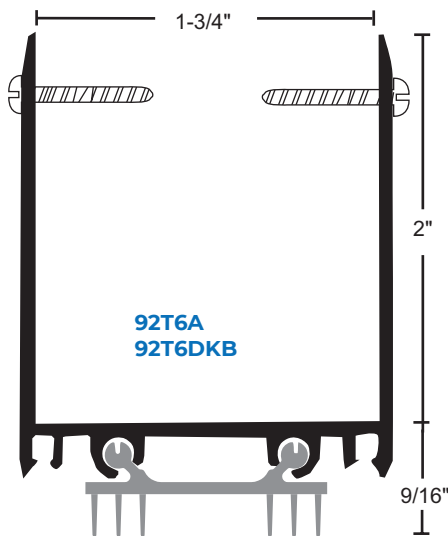

EXTENDED DOOR SHOES

End Caps Available - Sold Separately