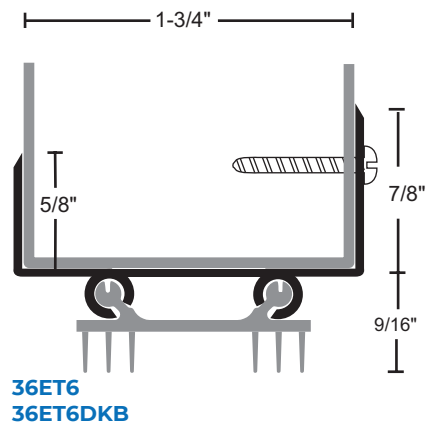

THERMOPLASTIC DOOR SHOES

All Products on this Page:

- Thermoplastic Polymer Seal with Rigid Base and Soft Vinyl Fins
- 48" Maximum Length
- #6 X 3/4" Stainless Steel SMS Furnished

PRODUCT#	SUFFIX	FINISH
	A	Anodized Aluminum
	B	Gold
	DKB	Dark Bronze
	None	Mill Aluminum

Thermoplastic is Dark Brown