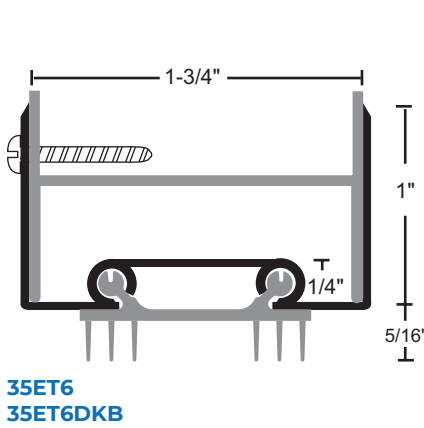

THERMOPLASTIC DOOR SHOES

All Products on this Page:

- Thermoplastic Polymer Seal with Rigid Base and Soft Vinyl Fins
- 48" Maximum Length
- #6 X 3/4" Stainless Steel SMS Furnished

PRODUCT#	SUFFIX	FINISH
	A	Anodized Aluminum
	B	Gold
	DKB	Dark Bronze
	None	Mill Aluminum

Thermoplastic is Dark Brown