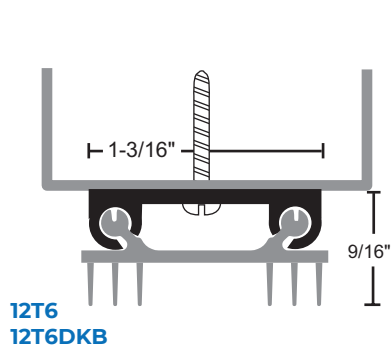

THERMOPLASTIC DOOR SHOES

All Products on this Page:

- Thermoplastic Polymer Seal with Rigid Base and Soft Vinyl Fins
- 48" Maximum Length
- #6 X 3/4" Stainless Steel SMS Furnished

PRODUCT#	SUFFIX	FINISH
	A	Anodized Aluminum
	B	Gold
	DKB	Dark Bronze
	None	Mill Aluminum

Thermoplastic is Dark Brown