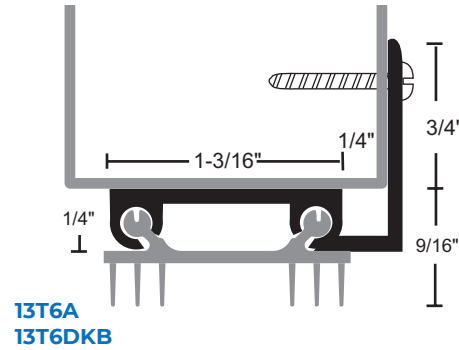

THERMOPLASTIC DOOR SHOES

All Products on this Page:

- ▶ Thermoplastic Polymer Seal with Rigid Base and Soft Vinyl Fins
- ▶ 48" Maximum Length
- ▶ #6 X 3/4" Stainless Steel SMS Furnished

PRODUCT#	SUFFIX	FINISH
	A	Anodized Aluminum
	B	Gold
	DKB	Dark Bronze
	None	Mill Aluminum

Thermoplastic is Dark Brown

EXTENDED DOOR SHOES

End Caps Available - Sold Separately