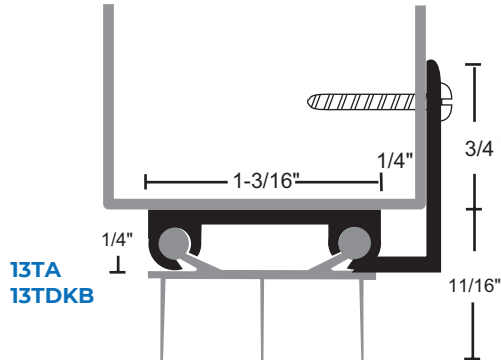

PRODUCT#	SUFFIX	FINISH
A		Anodized Aluminum
DKB		Dark Bronze
None		Mill Aluminum

Thermoplastic is Dark Brown