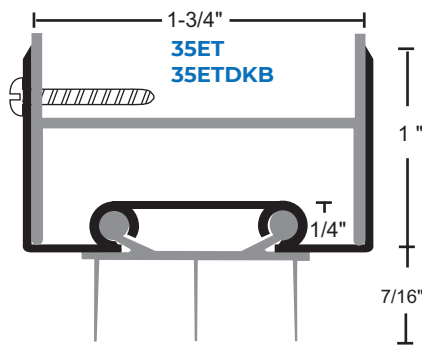

THERMOPLASTIC DOOR SHOES

- Thermoplastic Polymer Seal with Rigid Base and Soft Vinyl Fins
- Available with Notched Fins to Allow Air Flow While Restricting Light, Suffix NF
- 48" Maximum Length
- #6 X 3/4" Stainless Steel SMS Furnished

PRODUCT#	SUFFIX	FINISH
A		Anodized Aluminum
DKB		Dark Bronze
None		Mill Aluminum

Thermoplastic is Dark Brown

EXTENDED DOOR SHOES

RIGID THERMOPLASTIC DOOR SHOE WITH SOFT VINYL FINIS

- Available 36" and 48"
- Color is Dark Brown