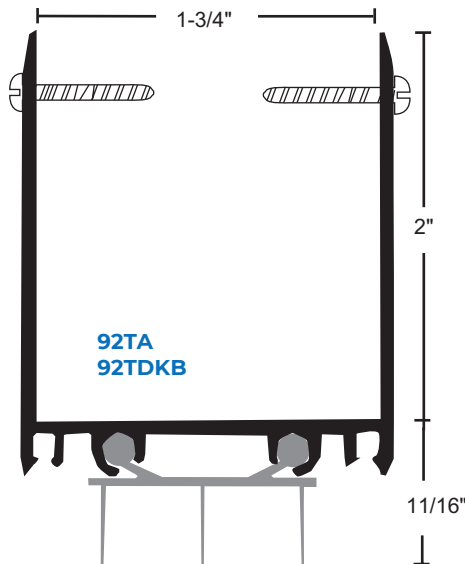

EXTENDED DOOR SHOES

End Caps Available - Sold Separately