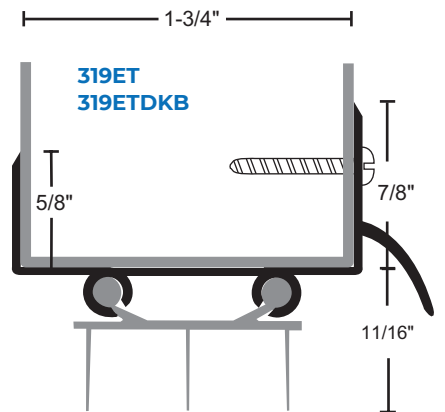

THERMOPLASTIC DOOR SHOES

- Thermoplastic Polymer Seal with Rigid Base and Soft Vinyl Fins
- Available with Notched Fins to Allow Air Flow While Restricting Light, Suffix NF
- 48" Maximum Length
- #6 X 3/4" Stainless Steel SMS Furnished

PRODUCT#	SUFFIX	FINISH
A		Anodized Aluminum
DKB		Dark Bronze
None		Mill Aluminum

Thermoplastic is Dark Brown

EXTENDED DOOR SHOES

RIGID THERMOPLASTIC DOOR SHOE WITH SOFT VINYL FINIS

- Available 36" and 48"
- Color is Dark Brown