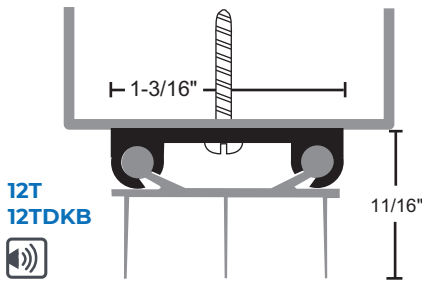

PRODUCT#	SUFFIX	FINISH
A		Anodized Aluminum
DKB		Dark Bronze
None		Mill Aluminum

Thermoplastic is Dark Brown