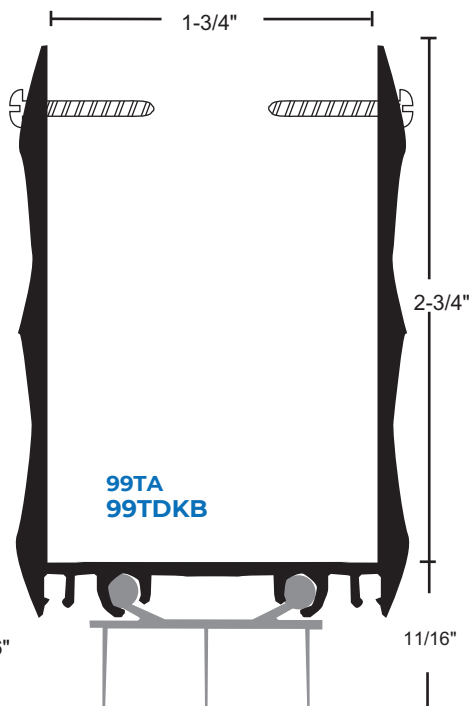

EXTENDED DOOR SHOES

End Caps Available - Sold Separately