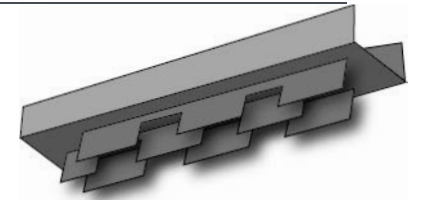

THERMOPLASTIC DOOR SHOES

- ▶ Thermoplastic Polymer Seal with Rigid Base and Soft Vinyl Fins
- ▶ Available with Notched Fins to Allow Air Flow While Restricting Light, Suffix NF
- ▶ 48" Maximum Length
- ▶ #6 X 3/4" Stainless Steel SMS Furnished

Option: Notched Fins - Suffix 'NF'

PRODUCT#	SUFFIX	FINISH
A		Anodized Aluminum
DKB		Dark Bronze
None		Mill Aluminum

Thermoplastic is Dark Brown

EXTENDED DOOR SHOES

End Caps Available - Sold Separately

RIGID THERMOPLASTIC DOOR SHOE WITH SOFT VINYL FINIS