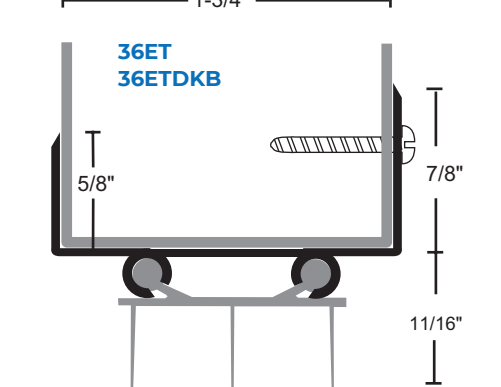

THERMOPLASTIC DOOR SHOES

- Thermoplastic Polymer Seal with Rigid Base and Soft Vinyl Fins
- Available with Notched Fins to Allow Air Flow While Restricting Light, Suffix NF
- 48" Maximum Length
- #6 X 3/4" Stainless Steel SMS Furnished

PRODUCT#	SUFFIX	FINISH
A		Anodized Aluminum
DKB		Dark Bronze
None		Mill Aluminum

Thermoplastic is Dark Brown

EXTENDED DOOR SHOES

RIGID THERMOPLASTIC DOOR SHOE WITH SOFT VINYL FINIS

- Available 36" and 48"
- Color is Dark Brown