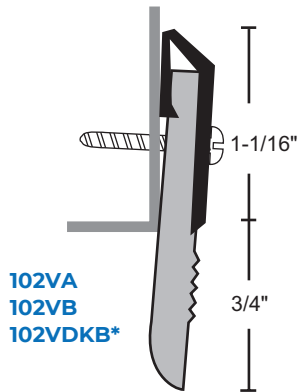

# VINYL SWEEPS

- ▶ #6 x 3/4" Stainless Steel SMS Furnished
- ▶ Screw Holes Slotted for Adjustment

**97VA**  
Anodized Aluminum  
Vinyl Door Sweep

PRODUCT#	SUFFIX	FINISH
	A	Anodized Aluminum
	B	Gold
	DKB	Dark Bronze
	None	Mill Aluminum

# CONCEALED FASTENER NYLON BRUSH SWEEPS

- ▶ Gray Brush\* with Anodized Aluminum;  
Black Brush with Gold and DKB

\*Specify Black Brush if Desired

**672A**  
Anodized Aluminum  
Concealed Fastener with  
Nylon Brush Sweep