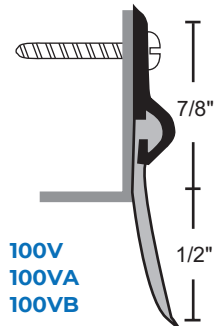

# VINYL SWEEPS

- ▶ #6 x 3/4" Stainless Steel SMS Furnished
- ▶ Screw Holes Slotted for Adjustment

**97VA**  
Anodized Aluminum  
Vinyl Door Sweep

PRODUCT#	SUFFIX	FINISH
	A	Anodized Aluminum
	B	Gold
	DKB	Dark Bronze
	None	Mill Aluminum

# CONCEALED FASTENER NYLON BRUSH SWEEPS

- ▶ Gray Brush\* with Anodized Aluminum;  
Black Brush with Gold and DKB

\*Specify Black Brush if Desired

**672A**  
Anodized Aluminum  
Concealed Fastener with  
Nylon Brush Sweep