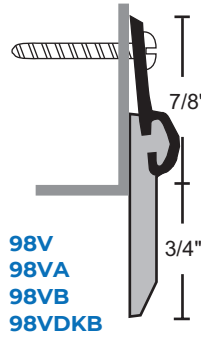

# VINYL SWEEPS

- ▶ #6 x 3/4" Stainless Steel SMS Furnished
- ▶ Screw Holes Slotted for Adjustment

**97VA**  
Anodized Aluminum  
Vinyl Door Sweep

PRODUCT#	SUFFIX	FINISH
	A	Anodized Aluminum
	B	Gold
	DKB	Dark Bronze
	None	Mill Aluminum

# CONCEALED FASTENER NYLON BRUSH SWEEPS

- ▶ Gray Brush\* with Anodized Aluminum;  
Black Brush with Gold and DKB

\*Specify Black Brush if Desired

**672A**  
Anodized Aluminum  
Concealed Fastener with  
Nylon Brush Sweep