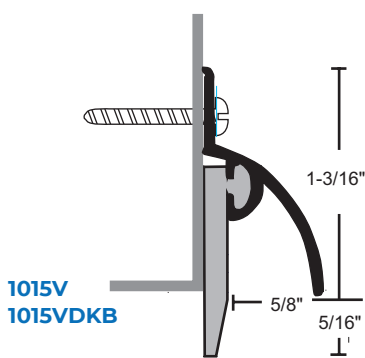

# VINYL SWEEPS

- ▶ #6 x 3/4" Stainless Steel SMS Furnished
- ▶ Screw Holes Slotted for Adjustment

**97VA**  
Anodized Aluminum  
Vinyl Door Sweep

PRODUCT#	SUFFIX	FINISH
	A	Anodized Aluminum
	B	Gold
	DKB	Dark Bronze
	None	Mill Aluminum

# CONCEALED FASTENER NYLON BRUSH SWEEPS

- ▶ Gray Brush\* with Anodized Aluminum;  
Black Brush with Gold and DKB

\*Specify Black Brush if Desired

**672A**  
Anodized Aluminum  
Concealed Fastener with  
Nylon Brush Sweep