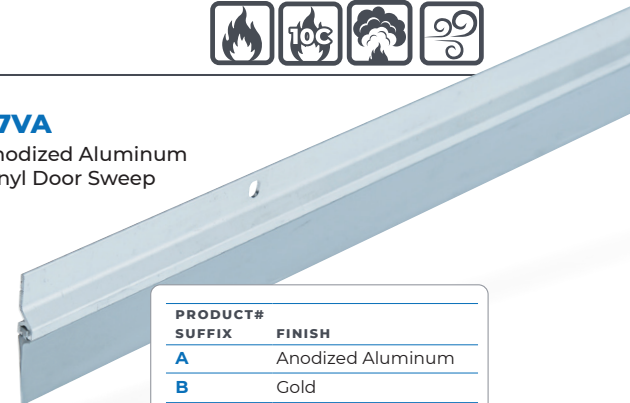

# VINYL SWEEPS

- ▶ #6 x 3/4" Stainless Steel SMS Furnished
- ▶ Screw Holes Slotted for Adjustment

**97VA**  
Anodized Aluminum  
Vinyl Door Sweep

PRODUCT#	SUFFIX	FINISH
	A	Anodized Aluminum
	B	Gold
	DKB	Dark Bronze
	None	Mill Aluminum

Vinyl is Gray  
Exceptions: \*Vinyl is Black

# CONCEALED FASTENER NYLON BRUSH SWEEPS

- ▶ Gray Brush\* with Anodized Aluminum;  
Black Brush with Gold and DKB

\*Specify Black Brush if Desired

**672A**  
Anodized Aluminum  
Concealed Fastener with  
Nylon Brush Sweep