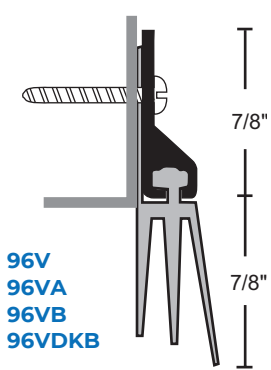

# VINYL SWEEPS

- ▶ #6 x 3/4" Stainless Steel SMS Furnished
- ▶ Screw Holes Slotted for Adjustment

**97VA**  
Anodized Aluminum  
Vinyl Door Sweep

PRODUCT#	SUFFIX	FINISH
	A	Anodized Aluminum
	B	Gold
	DKB	Dark Bronze
	None	Mill Aluminum