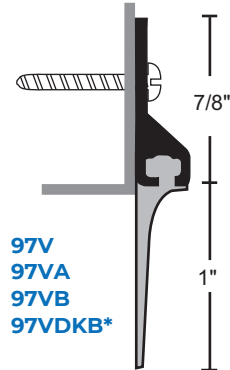

# VINYL SWEEPS

- ▶ #6 x 3/4" Stainless Steel SMS Furnished
- ▶ Screw Holes Slotted for Adjustment

**97VA**  
Anodized Aluminum  
Vinyl Door Sweep

PRODUCT#	SUFFIX	FINISH
	A	Anodized Aluminum
	B	Gold
	DKB	Dark Bronze
	None	Mill Aluminum

# CONCEALED FASTENER NYLON BRUSH SWEEPS

- ▶ Gray Brush\* with Anodized Aluminum;  
Black Brush with Gold and DKB

\*Specify Black Brush if Desired

**672A**  
Anodized Aluminum  
Concealed Fastener with  
Nylon Brush Sweep